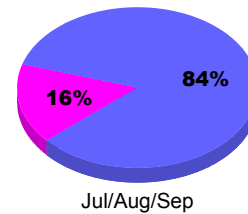

Gender Comparison 2011-2012