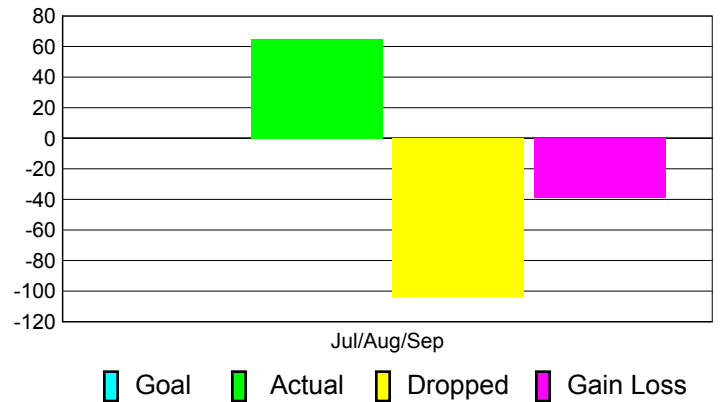

### YTD Status Quo Clubs 2011-2012

Status Quo Clubs Compared to Status Quo Members

## MEMBERSHIP

**Membership Results**  
2011-2012

**Membership**  
2010-2011

Month	Net Memb Goal	Actual New Memb	Actual Dropped Memb	Gain/Loss of Memb	Gain/Loss of Memb
Jul/Aug/Sep		65	-104	-39	-84
<b>Totals</b>		<b>65</b>	<b>-104</b>	<b>-39</b>	<b>-84</b>

### Membership Results 2011-2012

Goal, New, Dropped, Gain/Loss

### Comparison of Membership Gain/Loss

Current Year Compared to the Previous Year